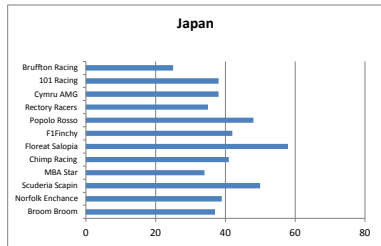

FF1 2011 LEAGUE TABLE

Position	Team Name	Owner	Points	Jokers Played	Australia	Malaysia	China	Turkey	Spain	Monaco	Canada	Europe	Great Britain	Germany	Hungary	Belgium	Italy	Singapore	Japan	Korea	India*	Abu Dhabi	Brazil
1	Broom Broom	Andy Webb	742	2	41	51	28	44	38	132	44	47	48	37	37	74	46	38	37	48	0	0	0
2	Norfolk Enchance	Pete Finch	698	1	66	43	29	47	37	56	48	47	54	72	37	39	46	38	39	0	0	0	
3	Scuderia Scapin	Calvin Jones	681	2	53	30	23	74	30	47	53	40	63	43	68	36	46	25	50	0	0	0	
4	MBA Star	John Francis	679	2	108	37	36	36	44	46	28	35	116	56	31	14	35	23	34	0	0	0	
5	Chimp Racing	Chris Pearce	662	2	30	28	27	43	28	53	52	48	63	104	36	38	36	35	41	0	0	0	
6	Floreat Salopia	Colin Dowse	657	2	31	24	47	30	51	40	54	52	60	41	54	36	40	39	58	0	0	0	
7	F1Finchy	Dan Finch	636	1	30	32	44	48	32	84	46	43	53	41	35	40	32	34	42	0	0	0	
8	Popolo Rosso	Tom Finch	633	2	56	30	21	33	30	47	43	40	57	42	34	35	92	25	48	0	0	0	
9	Rectory Racers	John Finch	593	2	35	61	37	34	34	29	47	22	52	40	33	66	36	32	35	0	0	0	
10	Cymru AMG	Chris Church	574	2	16	47	23	34	32	33	94	29	40	30	21	32	86	19	38	0	0	0	
11	101 Racing	Ceri Jones	564	2	44	20	41	53	30	32	29	39	48	39	27	41	50	33	38	0	0	0	
12	Bruffton Racing	Ian Broughton	563	1	40	67	30	47	41	35	42	33	32	44	20	37	39	31	25	0	0	0	