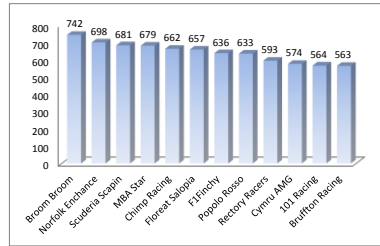

FF1 2011 LEAGUE TABLE

Position	Team Name	Owner	Points	Jokers Played	Australia	Malaysia	China	Turkey	Spain	Monaco	Canada	Europe	Great Britain	Germany	Hungary	Belgium	Italy	Singapore	Japan	Korea	India*	Abu Dhabi	Brazil
1	Broom Broom	Andy Webb	742	2	41	51	28	44	38	132	44	47	48	37	37	74	46	38	37	48	0	0	0
2	Norfolk Enchance	Pete Finch	698	1	66	43	29	47	37	56	48	47	54	72	37	39	46	38	39	0	0	0	
3	Scuderia Scapin	Calvin Jones	681	2	53	30	23	74	30	47	53	40	63	43	68	36	46	25	50	0	0	0	
4	MBA Star	John Francis	679	2	108	37	36	36	44	46	28	35	116	56	31	14	35	23	34	0	0	0	
5	Chimp Racing	Chris Pearce	662	2	30	28	27	43	28	53	52	48	63	104	36	38	36	35	41	0	0	0	
6	Floreat Salopia	Colin Dowse	657	2	31	24	47	30	51	40	54	52	60	41	54	36	40	39	58	0	0	0	
7	F1Finchy	Dan Finch	636	1	30	32	44	48	32	84	46	43	53	41	35	40	32	34	42	0	0	0	
8	Popolo Rosso	Tom Finch	633	2	56	30	21	33	30	47	43	40	57	42	34	35	92	25	48	0	0	0	
9	Rectory Racers	John Finch	593	2	35	61	37	34	34	29	47	22	52	40	33	66	36	32	35	0	0	0	
10	Cymru AMG	Chris Church	574	2	16	47	23	34	32	33	94	29	40	30	21	32	86	19	38	0	0	0	
11	101 Racing	Ceri Jones	564	2	44	20	41	53	30	32	29	39	48	39	27	41	50	33	38	0	0	0	
12	Bruffton Racing	Ian Broughton	563	1	40	67	30	47	41	35	42	33	32	44	20	37	39	31	25	0	0	0	